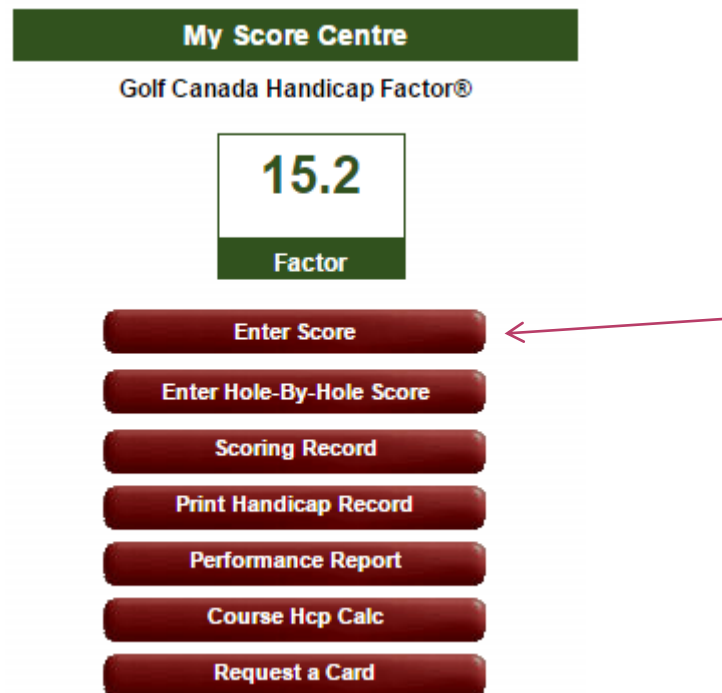

STEP 6:

- On the right hand side of the screen (under your handicap factor) you will click “enter score”: